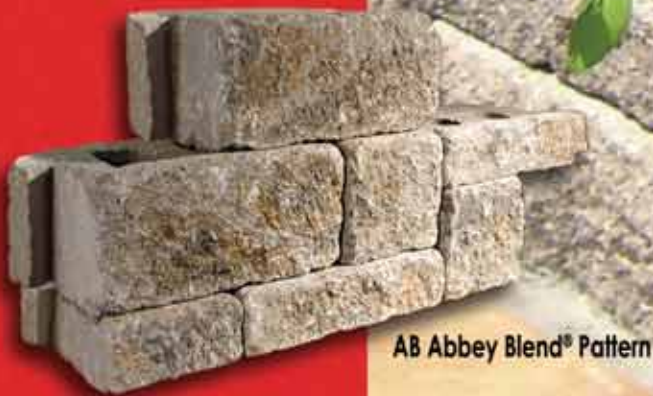

AB Abbey Blend® Pattern

A Unique Blend Of Shapes That Create Old World Landscapes

Allan Block® Makes It Easy!

Our “Collections” give you a choice of styles.

Every Allan Block is made from **Durable** high strength concrete. Unlike treated wood, Allan Blocks won't rot, decay or leach harmful chemicals into the ground.