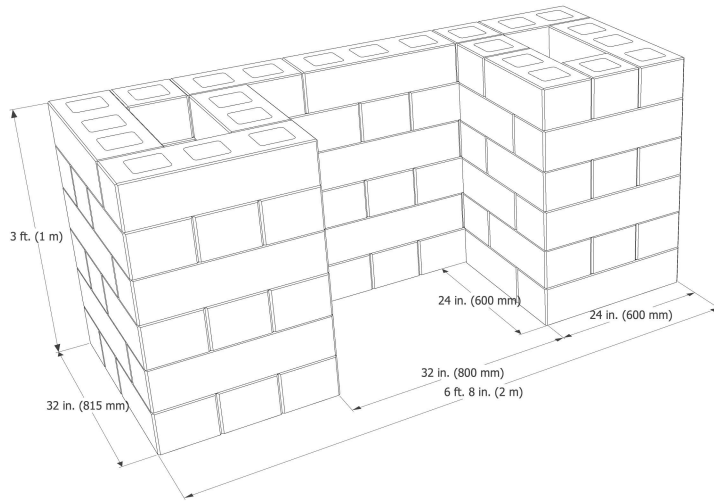

Your AB Metro Patio Wall Project Portfolio

Room 1 - Plan View

allanblock.com

Your AB Metro Patio Wall Project Portfolio Element Isometric Drawings

allanblock.com

Counter 32x80 Open

AB Metro Patio Block Sets = 24