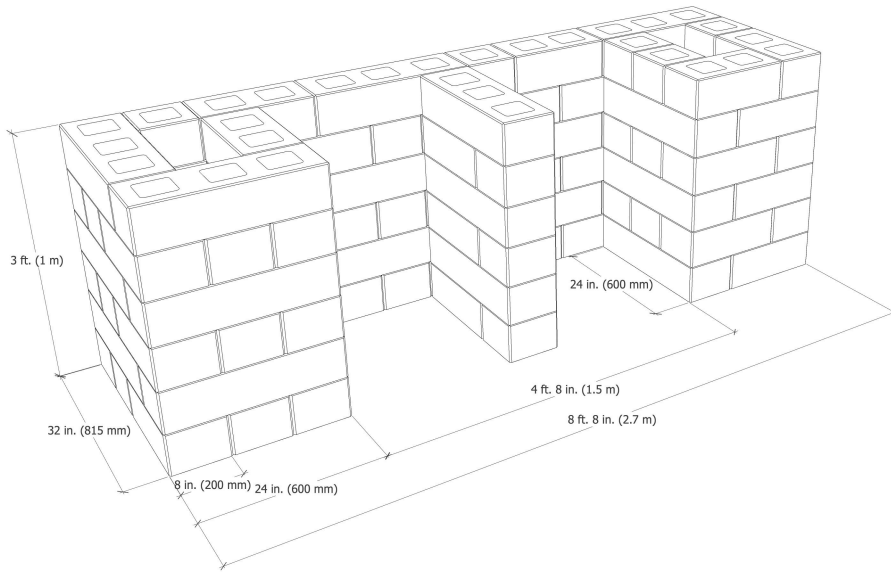

Your AB Metro Patio Wall Project Portfolio

Room 1 - Plan View

allanblock.com

Your AB Metro Patio Wall Project Portfolio Element Isometric Drawings

allanblock.com

Counter 32x104 Open

AB Metro Patio Block Sets = 30