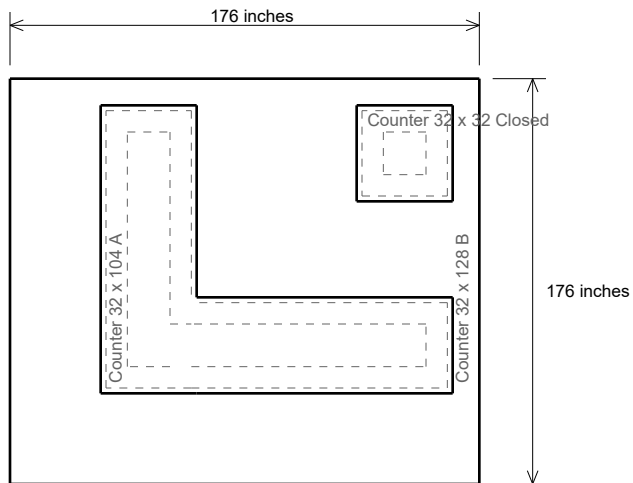

Your AB Metro Patio Wall Project Portfolio

Room 1 - Plan View

allanblock.com

Your AB Metro Patio Wall Project Portfolio Element Isometric Drawings

allanblock.com

Counter 32 x 104 A and Counter 32 x 128 B

AB Metro Patio Block Sets = 54