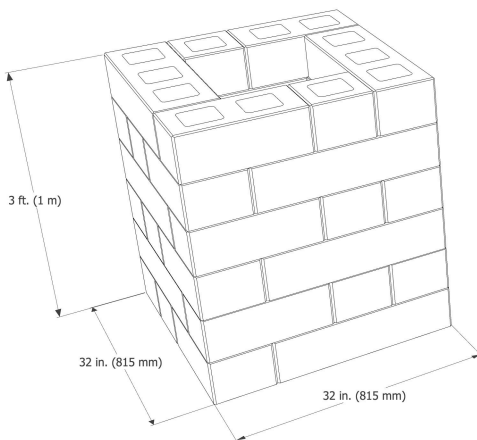

Your AB Metro Patio Wall Project Portfolio

Room 1 - Plan View

allanblock.com

Your AB Metro Patio Wall Project Portfolio Element Isometric Drawings

allanblock.com

Counter 32 x 104 A and Counter 32 x 128 B

AB Metro Patio Block Sets = 54