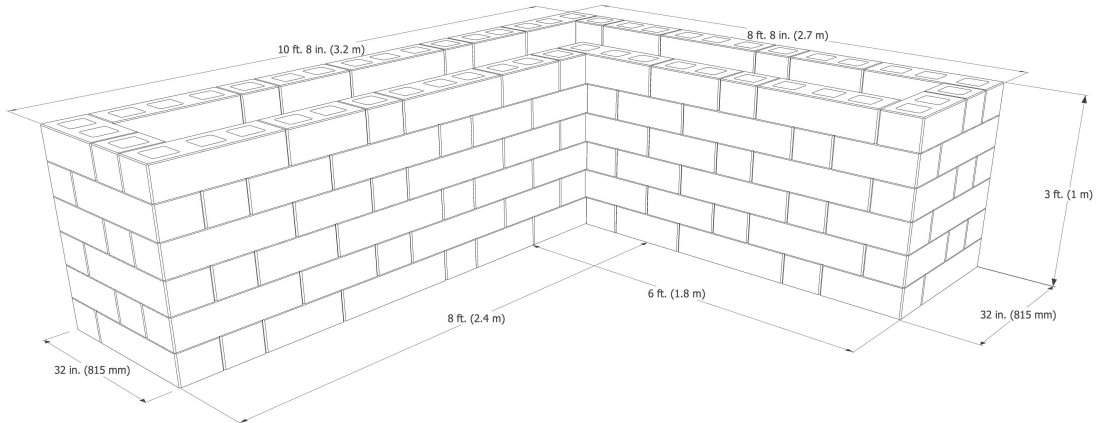

Your AB Metro Patio Wall Project Portfolio

Room 1 - Plan View

allanblock.com

Your AB Metro Patio Wall Project Portfolio Element Isometric Drawings

allanblock.com

Counter 32 x 104 A and Counter 32 x 128 B

AB Metro Patio Block Sets = 54