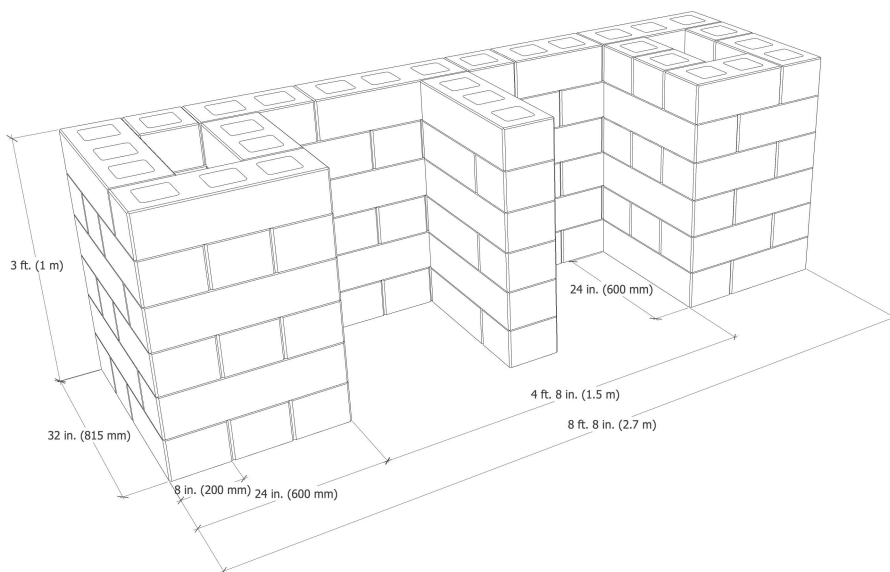

# Your AB Metro Patio Wall Project Portfolio Element Isometric Drawings

allanblock.com

Table 32 x 56 3 Course

AB Metro Patio Block Sets = 9

C32\_104\_Open

AB Metro Patio Block Sets = 30