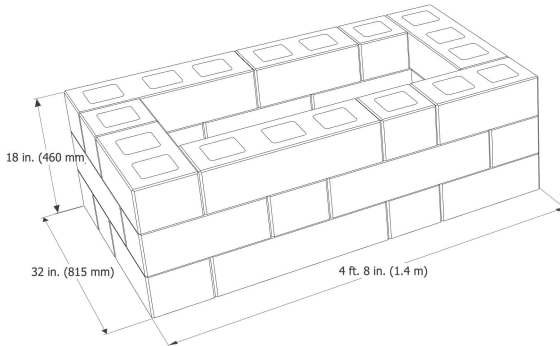

# Your AB Metro Patio Wall Project Portfolio Element Isometric Drawings

allanblock.com

Table 32 x 56 3 Course

AB Metro Patio Block Sets = 9

C32\_104\_Open

AB Metro Patio Block Sets = 30