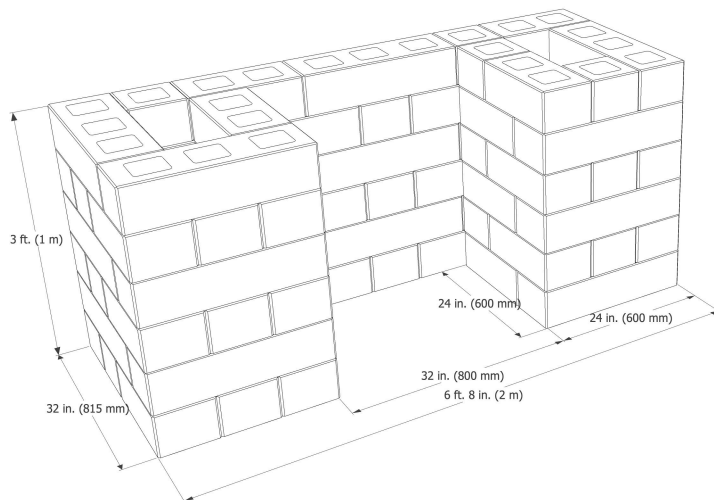

# Your AB Metro Patio Wall Project Portfolio Element Isometric Drawings

allanblock.com

Bar 32 x 80

AB Metro Patio Block Sets = 28

C32\_80\_Open

AB Metro Patio Block Sets = 24